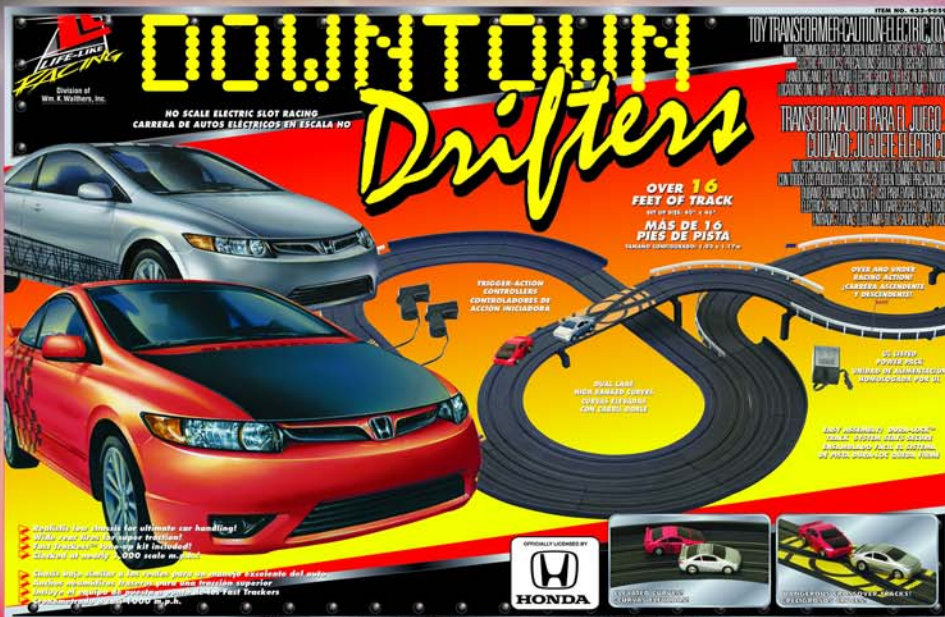

At the Track...

NEW Raceway 400

433-9057 \$74.99

- 15-1/2' (4.7M) OF TRACK
- LATEST HOME DEPOT #20 & DODGE DEALER #9 CARS
- LAP COUNTER
- POWER TRACK WITH NASCAR LOGO®
- BRIDGES, FLAGS & OTHER ACCESSORIES

... or on the Street!

NEW Downtown Drifters

433-9059 \$79.99

- 2 HONDA® CIVIC SI TUNERS
- TUNE-UP KIT
- 17' (5.1M) OF TRACK
- 2 CROSSING TRACKS FOR FULL-THROTTLE LANE CHANGES
- OVER & UNDER BRIDGES
- LOADS OF ACCESSORIES
- INSTRUCTIONS IN ENGLISH & SPANISH