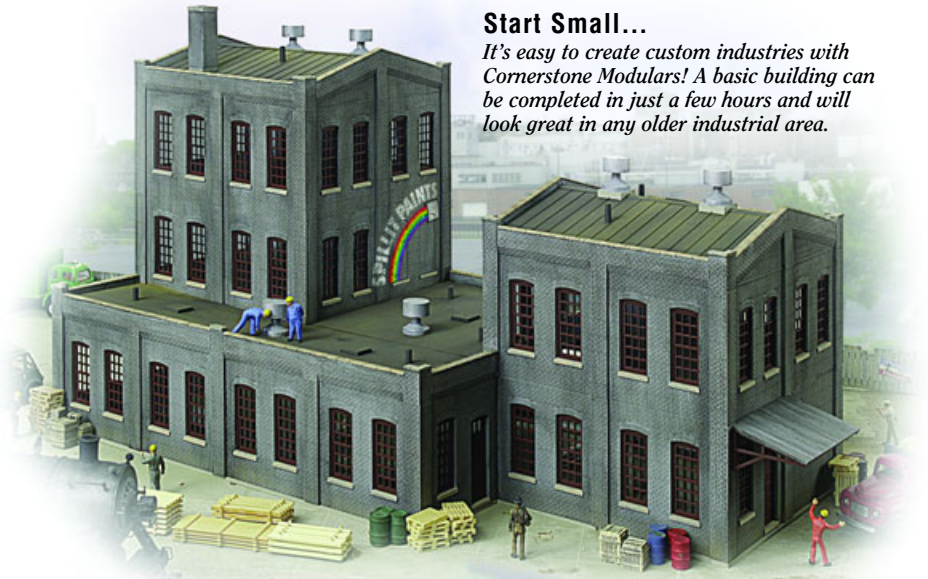

All-New Accessories for HO & N

• More Customizing Possibilities • Works with all Cornerstone Modulares™ Products • More Details at walthers.com

Large Door Wall Section

1. **NEW!** HO MODULARS
   933-3727 $9.98 Summer 05
2. Clears HO Freight Cars
   - Great for Heavy Industry
   - Authentic Roll-Up "Metal" Door
   - Build Door Open or Close

Fire Escape & Details

1. **NEW!** HO MODULARS
   933-3729 $9.98 Fall 05
2. Must-Have Detail for City Buildings
   - Includes Downspouts, Pipes & Vents
   - Structure Mounting Template Included
   - Fits any Large Structure

Walls with Vehicle Doors

1. **NEW!** HO MODULARS
   933-3730 $9.98 Fall 05
2. Drive-In Door for Autos or Trucks
   - Build With or Without Foundations

Walls with Single Large Arched Windows

1. **NEW!** HO MODULARS
   933-3731 $9.98 Winter 05-06
2. New Window Style
   - Authentic Detail for Period Structures

Walls with Large Metal Sash Windows

1. **NEW!** HO MODULARS
   933-3732 $9.98 Winter 05-06
2. New Window Style
   - Authentic Detail for Period Structures

Modernized Building Front

1. **NEW!** HO MODULARS
   933-3751 $29.98 Winter 05-06
2. Fits 1950s to Present

Roof Details

1. **NEW!** HO MODULARS
   933-3733 $9.98 Winter 05-06
2. Makes Buildings More Realistic
   - 10 Different Vent Styles

Start Small...

It's easy to create custom industries with Cornerstone Modulares! A basic building can be completed in just a few hours and will look great in any older industrial area.