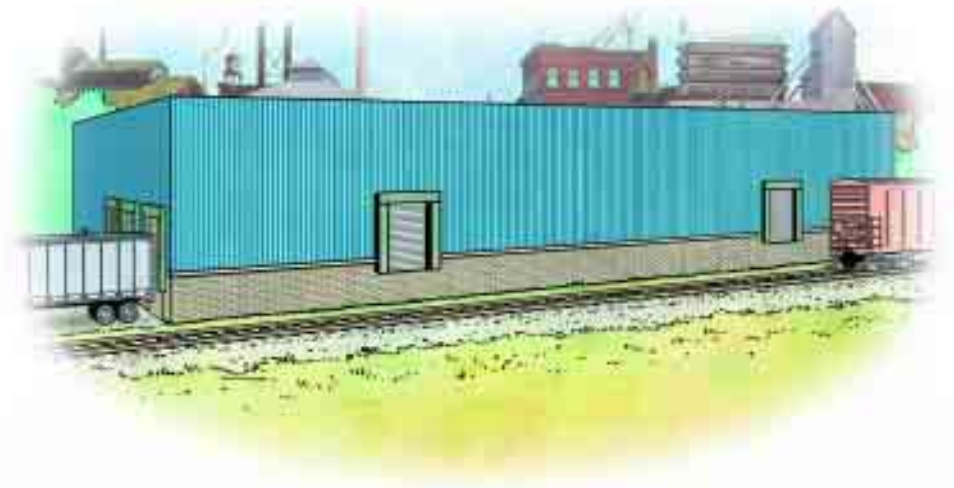

Flour Mill Building

NEW! HO! CORNERSTONE STRUCTURE KIT
933-2914 $64.98 Fall 05

- All-New Model
- Early 20th Century Design
- Use for Almost any Industry
- Authentic Styling & Trim
- One-Piece Smokestack
- Use with Flour Mill Elevator (#933-2927)
  Sold Separately

Flour Mill Elevator

NEW! HO! CORNERSTONE STRUCTURE KIT
933-2927 $34.98 Fall 05

- All-New Model
- Detailed "Wood" Walls
- Unique Large Capacity Building
- Perfect for Any Grain Handling Operations
- Use with Flour Mill Building (#933-2914)
  Sold Separately

Modern Bakery

NEW! HO! CORNERSTONE STRUCTURE KIT
933-2915 $54.98 Fall 05

- Contemporary Industrial Structure
- Fits Any Region
- Separate Main Building, Storage Silos & More
- Easily Arranged to Fit Available Space

Diesel House

NEW! HO! CORNERSTONE STRUCTURE KIT
933-2916 $69.98 Fall 05

- All-New Model
- Use with other Engine Service Facility Structures
- Interior Inspection Pits, Platforms & Craneway
- Use with Classic or Modern Power
- Hold Locos up to 17" Long

Modern Warehouse

NEW! HO! CORNERSTONE STRUCTURE KIT
933-2917 $44.98 Fall 05

- All-New Model
- Perfect for Contemporary Industrial Parks
- Use for Any Type of Warehouse Operations
- Authentic 10' Dock Doors