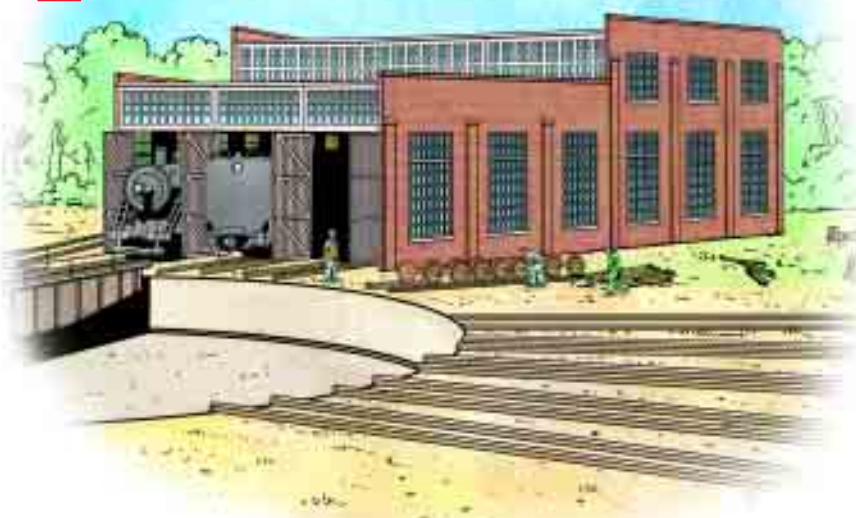

Modern Roundhouse

NEW! HO CORNERSTONE STRUCTURE KIT
933-3260 $59.98 Fall 05

- American Prototype
- Holds Engines up to 125 Scale Feet Long
- Includes Stall for Bigger Engines up to 145 Scale Feet Long
- Modular Design-Easily Expanded to a Full Circle w/#933-3261
- Compact 10° Stall Spacing
- Interior & Exterior Brick Detail
- Fine Window Details
- Floor Inspection Pits
- Decal Signs Included

Modern Roundhouse Add-On Stalls

NEW! HO CORNERSTONE STRUCTURE KIT
933-3261 $49.98 Fall 05

- Matches #933-3260
- Authentic American Prototype
- Holds Engines up to 125 Scale Feet Long
- Includes Stall for Bigger Engines up to 145 Scale Feet Long
- Compact 10° Stall Spacing
- Fine Window Details
- Floor Inspection Pits
- Decal Signs Included