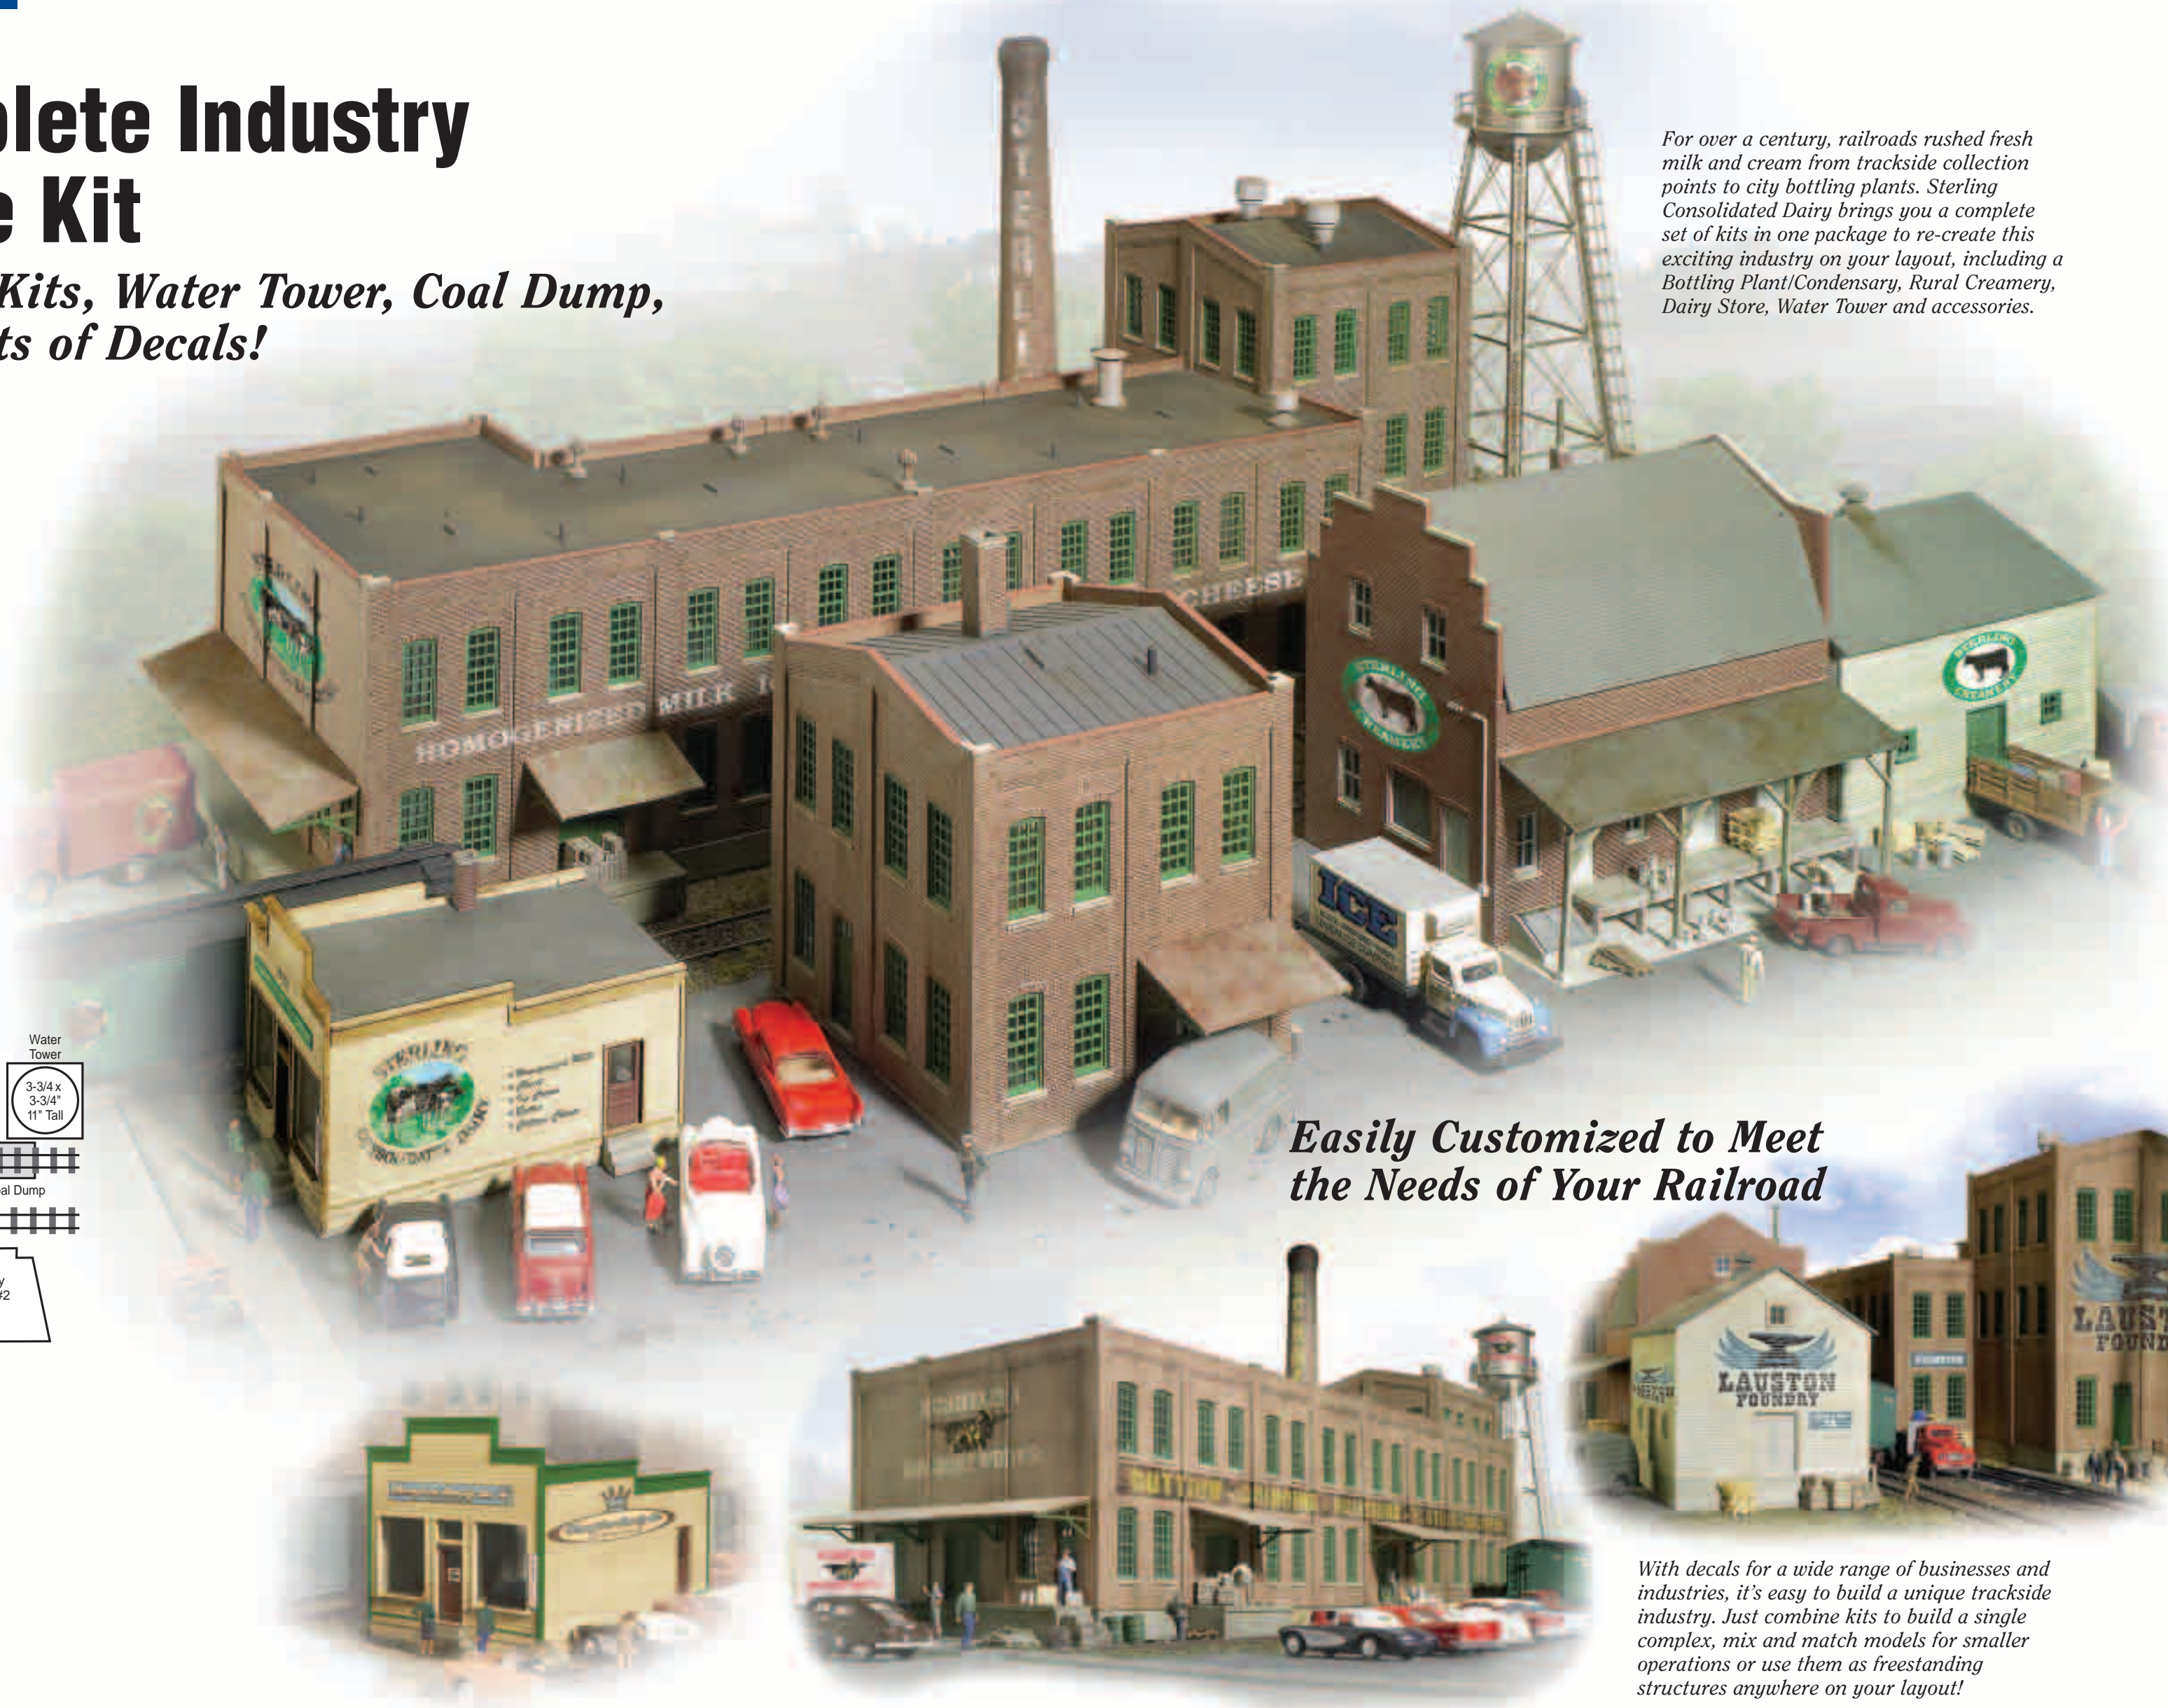

## Build a Complete Industry from a Single Kit

*Includes 5 Structure Kits, Water Tower, Coal Dump, Smokestack and 2 Sets of Decals!*

**NEW** | HO | CORNERSTONE SERIES® KIT

- Five Complete Structure Kits
- Build as Complete Complex or Individual Structures
- Easily Expanded with Cornerstone Modulares™
- Smokestack, Water Tower & Coal Dump Included
- Decal Signs for Different Industries
- Parts Molded in Appropriate Colors
- Complete Instructions
- Easy-to-Build HO Scale

Typical of facilities found throughout America, you can use the buildings together as a single complex, or as individual structures along your railroad. Colorful decals for a variety of other industries are included so you can easily customize the models to fit your layout.

*For over a century, railroads rushed fresh milk and cream from trackside collection points to city bottling plants. Sterling Consolidated Dairy brings you a complete set of kits in one package to re-create this exciting industry on your layout, including a Bottling Plant/Condensary, Rural Creamery, Dairy Store, Water Tower and accessories.*