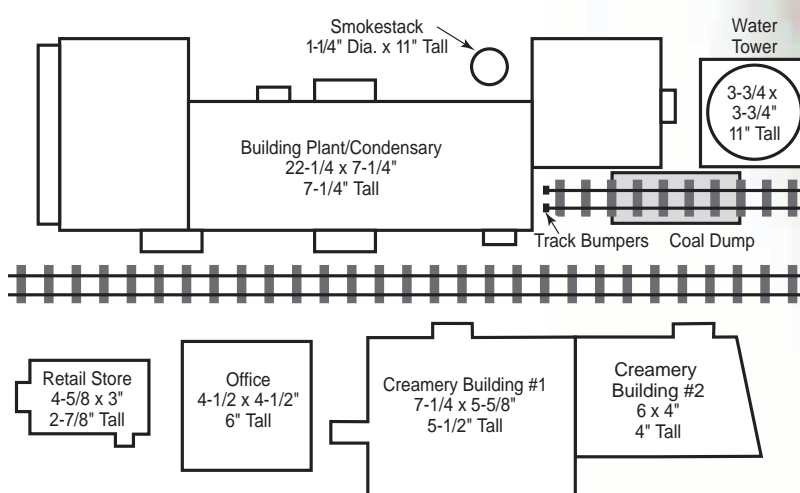

WALTHERS

Build a Complete Industry from a Single Kit

Includes 5 Structure Kits, Water Tower, Coal Dump, Smokestack and 2 Sets of Decals!

NEW | HO | CORNERSTONE SERIES® KIT

- Five Complete Structure Kits
- Build as Complete Complex or Individual Structures
- Easily Expanded with Cornerstone Modulares™
- Smokestack, Water Tower & Coal Dump Included
- Decal Signs for Different Industries
- Parts Molded in Appropriate Colors
- Complete Instructions
- Easy-to-Build HO Scale

Typical of facilities found throughout America, you can use the buildings together as a single complex, or as individual structures along your railroad. Colorful decals for a variety of other industries are included so you can easily customize the models to fit your layout.

933-3799 Sterling Consolidated Dairy $179.98
June 05 Delivery