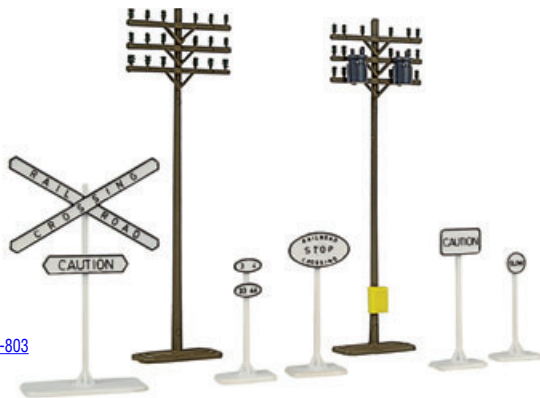

933-1508 Hapag-Lloyd

Image Courtesy of Bill Wischer

40' Containers

- New Tooling
- Perfect for use with Other Double-Stack Cars

New Trainline Accessories Add to Train Set Fun

Bridge & Trestle Set

NEW! HO ASSEMBLED
 ACCESSORY
931-802 \$12.98 Summer 05

- Use with any HO Set

Electrical Pole Set

NEW! HO ASSEMBLED
 ACCESSORY
931-803 \$6.98 Summer 05

- Realistic Detail for any Railroad
- "Wood" Poles, Transformers

931-802

931-803

New Trainline Accessories Add to Train Set Fun

Make your railroad look real in minutes with assembled and decorated structures! These beautifully decorated buildings feature colorful applied signs; storefronts include factory-installed windows with realistic preprinted signs and banners.

United Trucking Terminal

NEW! HO ASSEMBLED STRUCTURE
931-804 \$19.98 Summer 05

Wallschlager Motors

NEW! HO ASSEMBLED STRUCTURE
931-805 \$19.98 Summer 05

Gemini Building

NEW! HO ASSEMBLED STRUCTURE
931-806 \$17.98 Summer 05