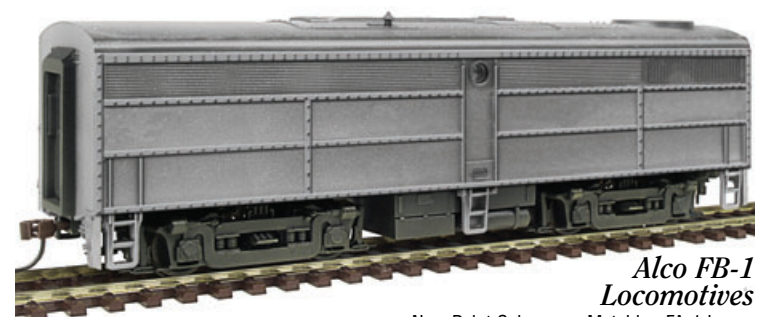

HO READY-TO-RUN

Alco FA-1 Locomotives \$39.98 Fall 05

[931-235 GN](#)

[931-237 Spokane, Portland & Seattle](#)

[931-236 NH](#)

[931-238 Long Island](#)

Alco FA-1 Locomotives

- Vintage 1950s Freight Hauler • New Paint Schemes • Matching FB-1 Locos as Appropriate

HO READY-TO-RUN

Alco FB-1 Locomotives \$39.98 Fall 05

[931-275 GN](#)

[931-277 Spokane, Portland & Seattle](#)

[931-276 NH](#)

Alco FB-1 Locomotives

- New Paint Schemes • Matching FA-1 Locos

¹Union Pacific licensed product

Add Variety to Operations with Trainline Freight Cars

- Affordably Priced • Built Especially for Beginners • Quality Construction & Features • Ready to Run • Complete Selection from Locomotives to Accessories
- Body-Mounted Knuckle Couplers • Detailed Plastic Bodies

50' Plug-Door Box Cars

Image Courtesy of Bob Gallegos

NEW! HO! READY-TO-RUN 50' Plug-Door Box Cars \$9.98 Fall 05

[931-670 PRR](#)

[931-671 SOO](#)

[931-672 UP¹](#)

[931-673 CP \(Green w/Pine Tree\)](#)

[931-674 MKT²](#)