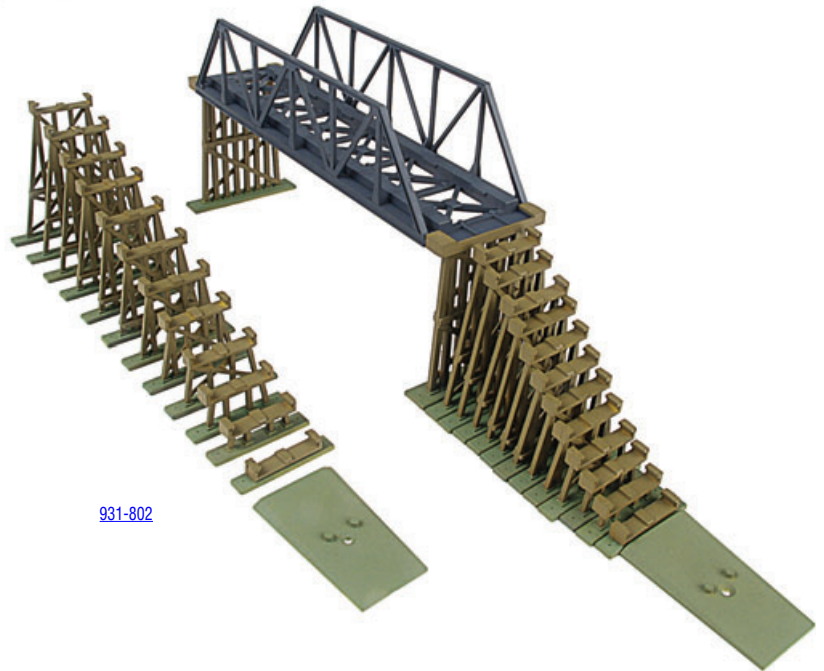

933-1508 Hapag-Lloyd

Image Courtesy of Bill Wischer

40' Containers

- New Tooling
- Perfect for use with Other Double-Stack Cars

New Trainline Accessories Add to Train Set Fun

Bridge & Trestle Set

NEW! HO ASSEMBLED
 ACCESSORY
931-802 \$12.98 Summer 05

- Use with any HO Set

Electrical Pole Set

NEW! HO ASSEMBLED
 ACCESSORY
931-803 \$6.98 Summer 05

- Realistic Detail for any Railroad
- "Wood" Poles, Transformers

931-802

931-803

New Trainline Accessories Add to Train Set Fun