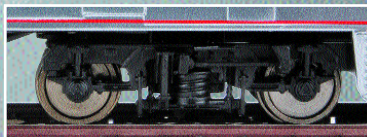

Correct Trucks with Metal Sideframes

Full Upper &
Lower Interior